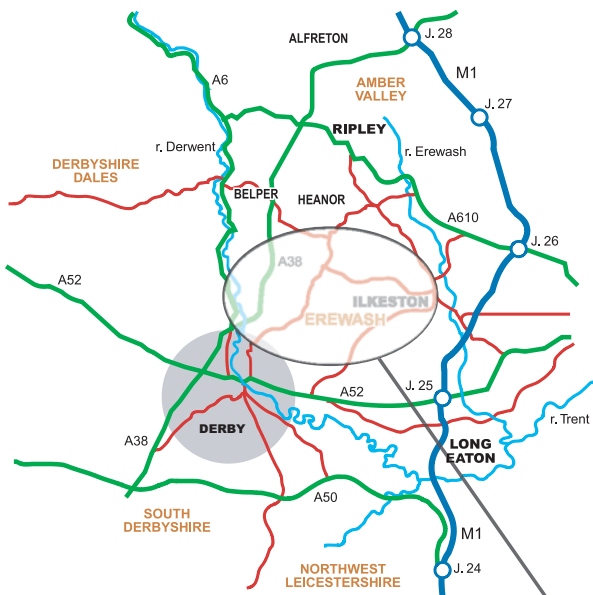

GROUNDWORK EREWASH VALLEY

Broomfield ILM Training Centre

how to find us ...

From the North

Approaching the Little Eaton roundabout, take the left-hand filter lane and proceed straight over the roundabout on to the A61 for Derby. Continue over the next 2 small roundabouts (Breadsall & Morrisons). At the next roundabout turn right onto the A608 to Heanor. The Derby College, Broomfield Hall site is approximately 2 miles up this road on the left.

From the South (Derby City)

Locate the Pentagon Island (on the main A52 route from and to Nottingham). Take the turn up the A61, Sir Frank Whittle Way. Turn left at the first island onto the A608 to Heanor, then follow directions as above.

From the East (Nottingham)

Take the A52 to Derby. Upon reaching the Pentagon Island on the outskirts of Derby, take the 3rd exit (A61) and follow directions as above.

From the West (Birmingham)

Follow the A38 to Derby, continuing on this road across the north of the city. At the Little Eaton roundabout take the 3rd exit (Derby) and then follow directions as from the North.

By bus

Buses run regularly between Derby and Heanor (A608).

By rail

the nearest railway station is Derby City.

Groundwork Erewash Valley
Green Building, Broomfield Hall, Morley, Ilkeston,
Derbyshire DE7 6DN
Tel: 01332 832 335 Fax: 01332 832 597