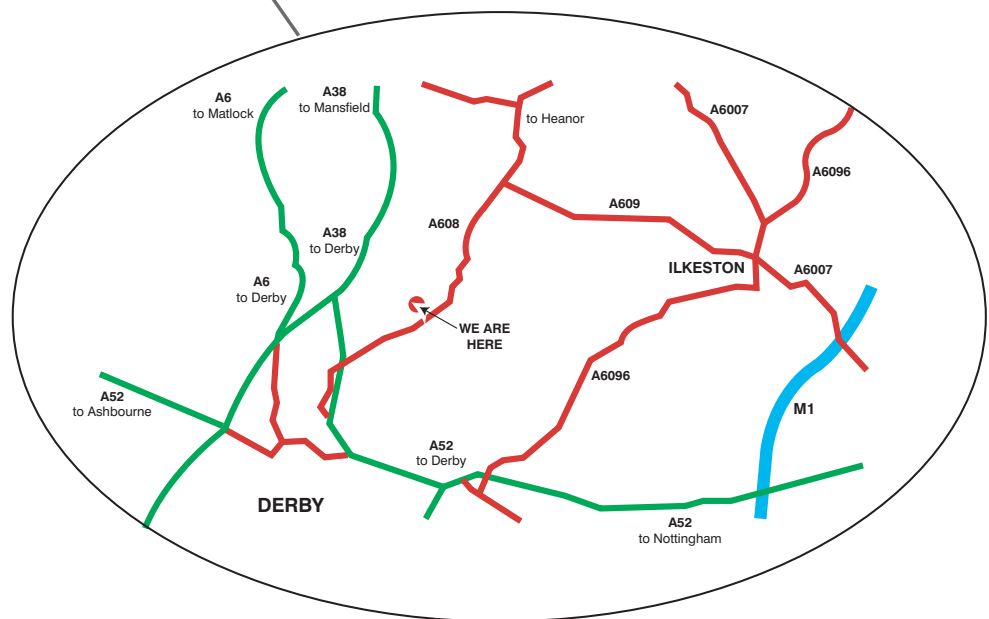

GROUNDWORK EREWASH VALLEY

Broomfield ILM Training Centre

how to find us ...

From the North

Approaching the Little Eaton roundabout, take the left-hand filter lane and proceed straight over the roundabout on to the A61 for Derby. Continue over the next 2 small roundabouts (Breadsall & Morrisons). At the next roundabout turn right onto the A608 to Heanor. The Derby College, Broomfield Hall site is approximately 2 miles up this road on the left.

From the South (Derby City)

Locate the Pentagon Island (on the main A52 route from and to Nottingham). Take the turn up the A61, Sir Frank Whittle Way. Turn left at the first island onto the A608 to Heanor, then follow directions as above.

From the East (Nottingham)

Take the A52 to Derby. Upon reaching the Pentagon Island on the outskirts of Derby, take the 3rd exit (A61) and follow directions as above.

From the West (Birmingham)

Follow the A38 to Derby, continuing on this road across the north of the city. At the Little Eaton roundabout take the 3rd exit (Derby) and then follow directions as from the North.

By bus

Buses run regularly between Derby and Heanor (A608).

By rail

the nearest railway station is Derby City.

Groundwork Erewash Valley
Green Building, Broomfield Hall, Morley, Ilkeston,
Derbyshire DE7 6DN
Tel: 01332 832 335 Fax: 01332 832 597